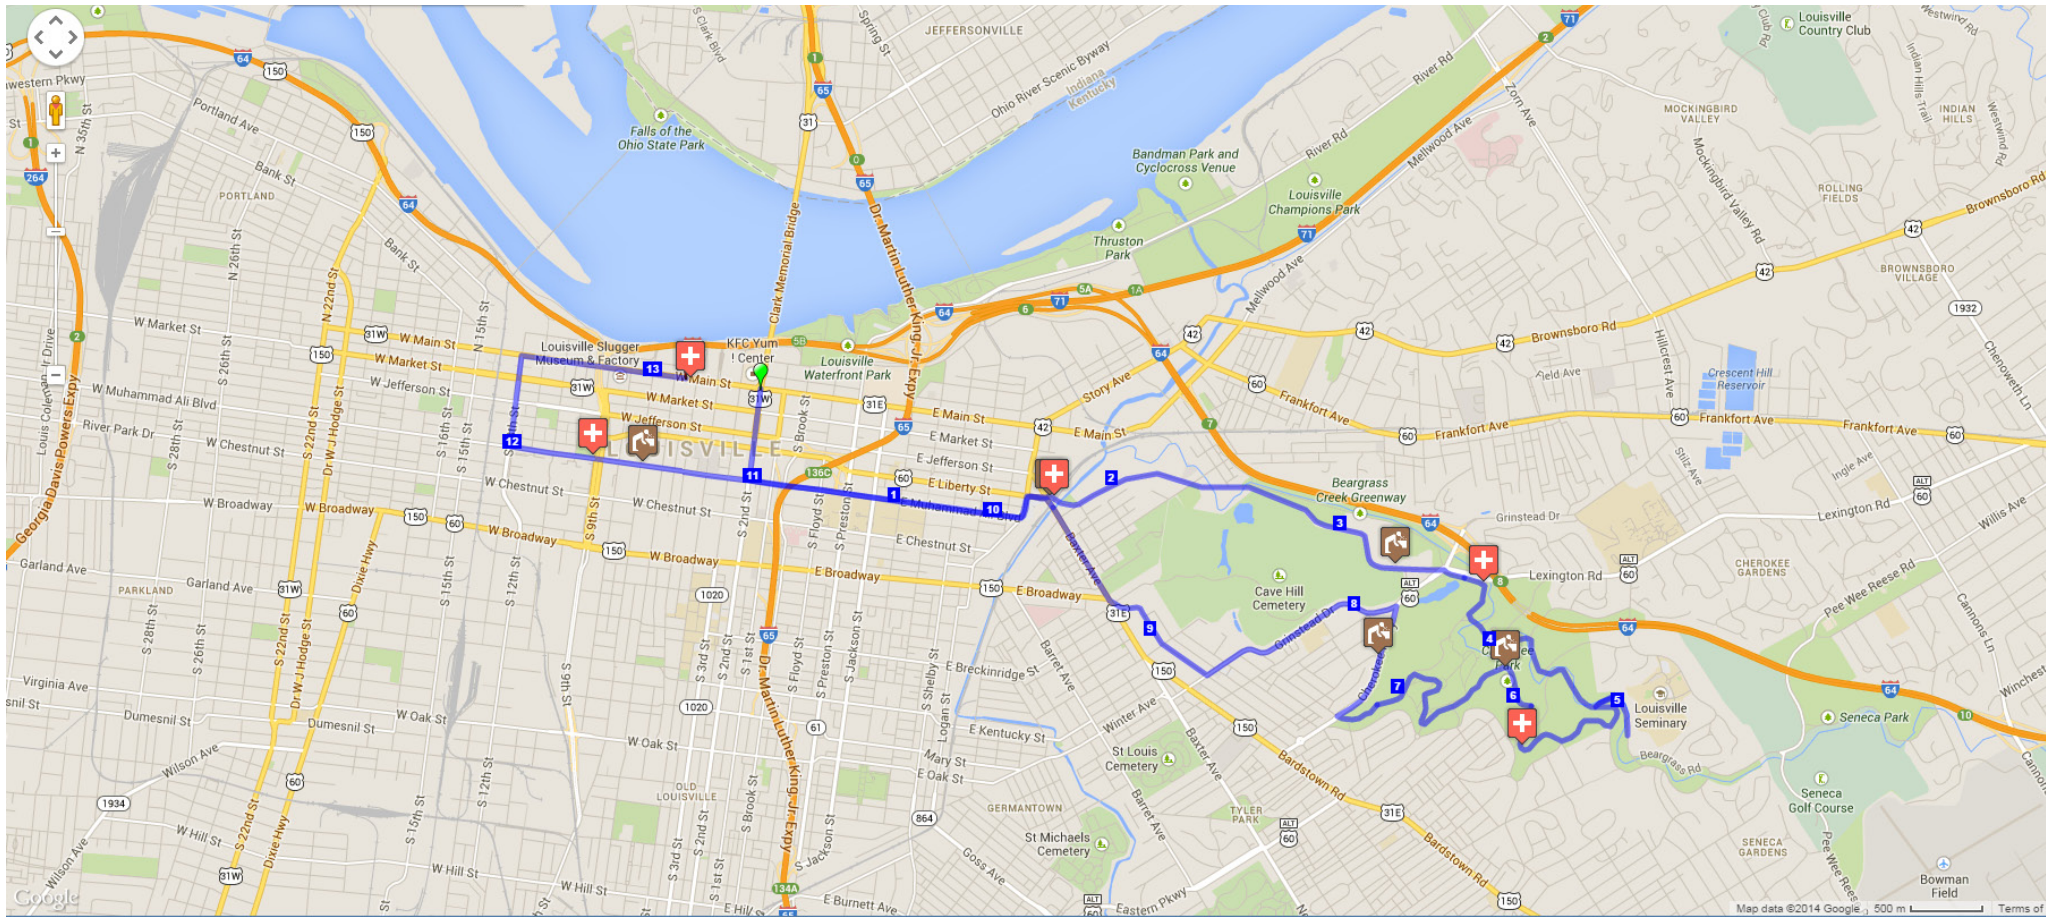

GET IN THE SPIRIT OCTOBER 22, 2016

Elevation Profile